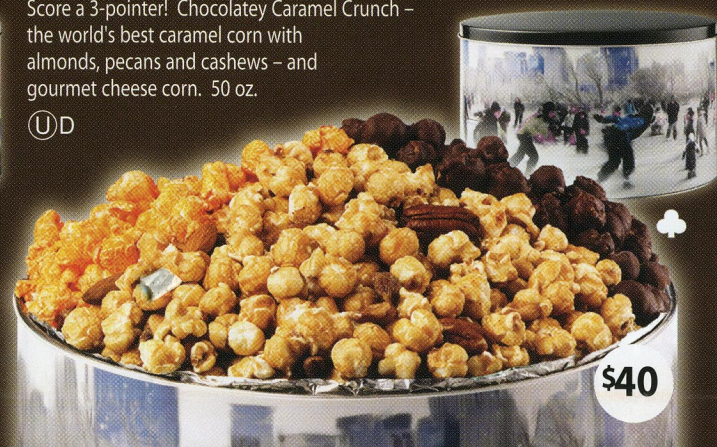

Chocolate Heaven
5-Way Chocolate Lover's Tin.

Hmmm! Chocolatey Caramel Crunch, White Chocolatey Caramel Crunch, Chocolatey Pretzels, White Chocolatey Pretzels, Chocolatey Peanut Clusters. 88 oz.

UD

Chocolate! Caramel! Cheese!
Savory & Sweet 3-Way Tin.

Score a 3-pointer! Chocolatey Caramel Crunch – the world's best caramel corn with almonds, pecans and cashews – and gourmet cheese corn. 50 oz.

UD

Say "Cheese!"
It's the cheesiest. 3-Way

Lip smackin' gourmet cheddar cheese (2 bags) and super-delicious white cheddar cheese popcorn. 21 oz.

Super taste, reduced sugar, low fat, Butter Toffee flavor — in a gorgeous tin that honors the traditions of Scouting. 18 oz.

UD

County Fair favorite

15-pack Kettle Corn. Sweet 'n Salty, munchy and crunchy.